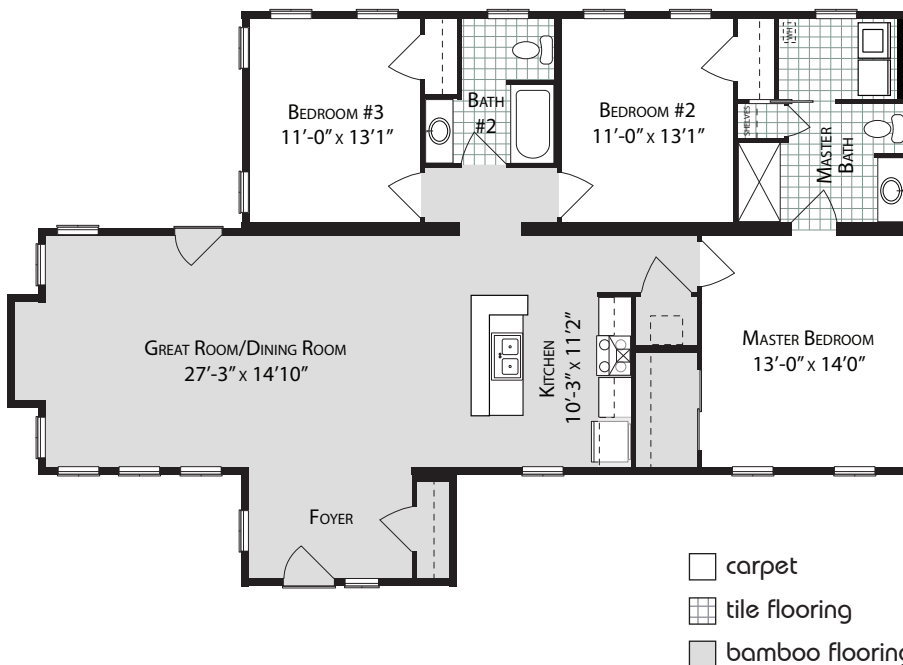

MODERN ARCHITECTURAL STYLING

- Sleek Design with Smooth Finishes
- Generous Use of Natural Lighting
- Minimal Footprint with Expansive Living Space

ENVIRONMENTAL SUSTAINABILITY

- Eco-Friendly Construction Process
- Sustainable and Renewable Features
- Low V.O.C. (Volatile Organic Compounds)

ENERGY EFFICIENCY

- ENERGY STAR® Rated Insulation
- ENERGY STAR® Rated Windows
- Energy Efficient Lighting

For more floorplans and options visit

www.allamericanhomes.com