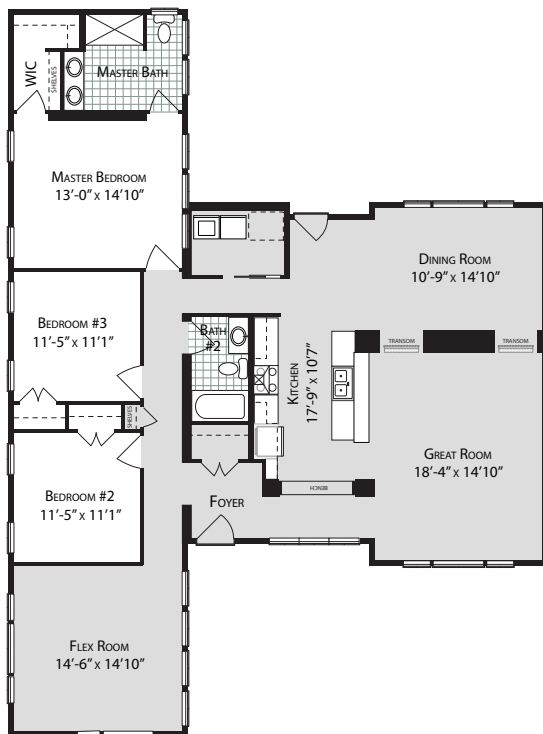

- ☐ carpet
- ☐ tile flooring
- ☐ bamboo flooring

MODERN ARCHITECTURAL STYLING

- Sleek Design with Smooth Finishes
- Generous Use of Natural Lighting
- Minimal Footprint with Expansive Living Space

ENVIRONMENTAL SUSTAINABILITY

- Eco-Friendly Construction Process
- Sustainable and Renewable Features
- Low V.O.C. (Volatile Organic Compounds)