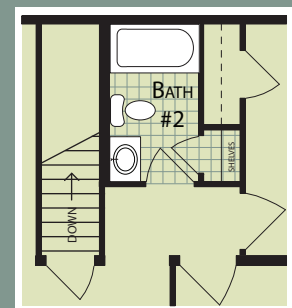

# Simple Living™ Collection

Renderings depict optional features.

Style  
**Ranch**

Total Square Feet  
**1,326**

Bedrooms  
**3**

Baths  
**2**

Footprint  
**28' x 48'**

Basement Option