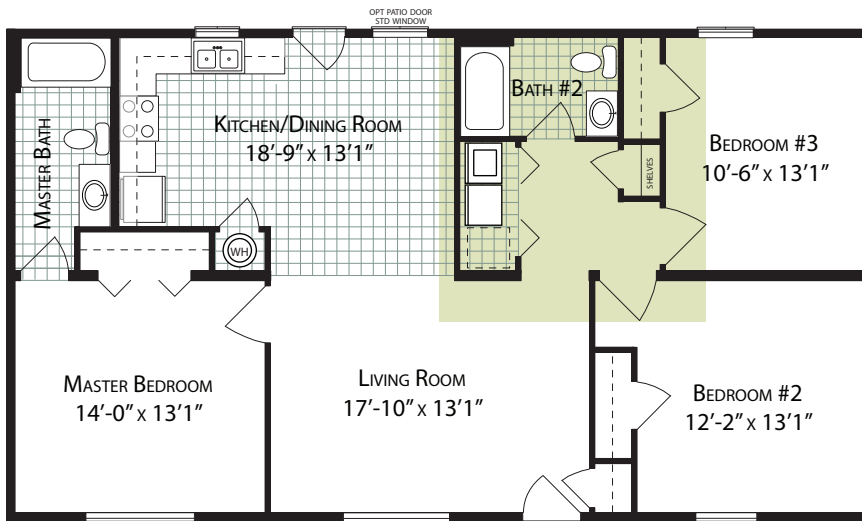

# Simple Living™ Collection

Renderings depict optional features.

Style  
**Ranch**

Total Square Feet  
**1,326**

Bedrooms  
**3**

Baths  
**2**

Footprint  
**28' x 48'**

Basement Option