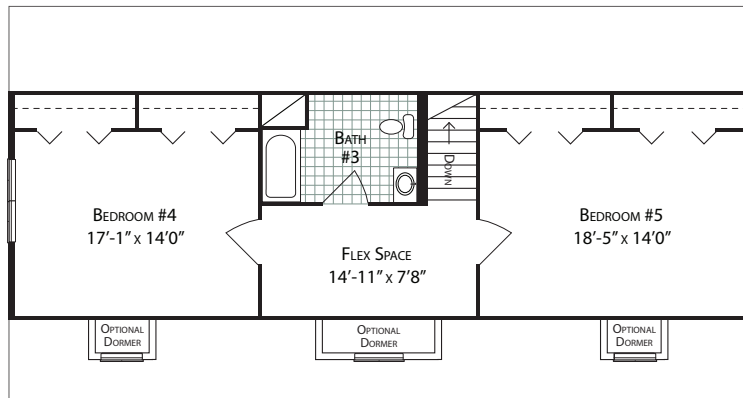

## Cape Cod

Total Square Feet

**2,388**

(1,519 first floor, 869 second floor)

Bedrooms

**5** (with suggested second floor)

Baths

**3** (with suggested second floor)

Footprint

**28' x 58'**

First Floor

Suggested Second Floor  
(All work performed on-site by others)

Basement Option

For more plans and options visit

[www.allamericanhomes.com](http://www.allamericanhomes.com)