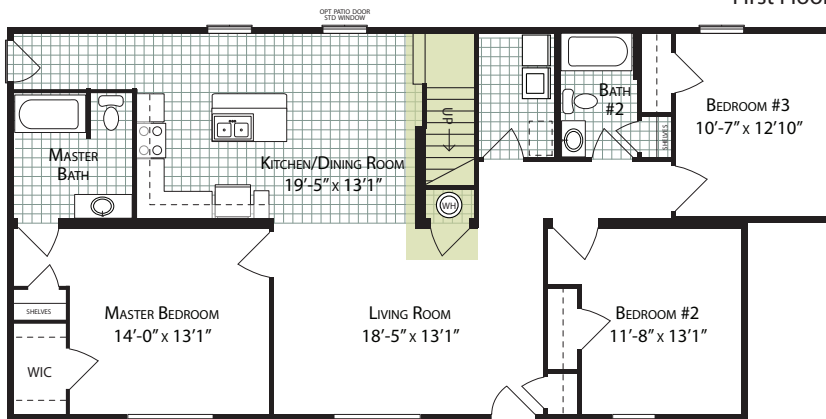

## Cape Cod

Total Square Feet

**2,388**

(1,519 first floor, 869 second floor)

Bedrooms

**5** (with suggested second floor)

Baths

**3** (with suggested second floor)

Footprint

**28' x 58'**

First Floor

Suggested Second Floor  
(All work performed on-site by others)

Basement Option

For more plans and options visit

[www.allamericanhomes.com](http://www.allamericanhomes.com)