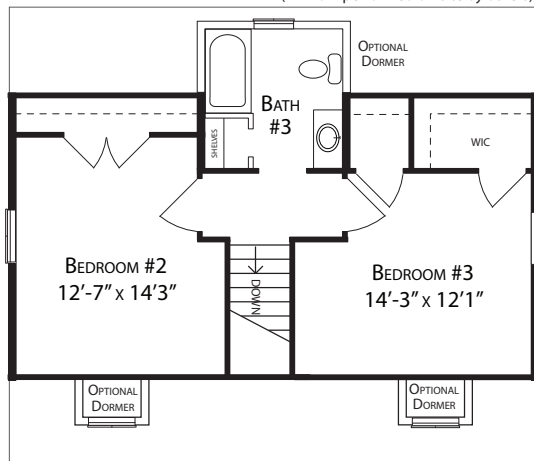

## Cape Cod

Total Square Feet

**1,406**

(884 first floor, 522 second floor)

Bedrooms

**3** (with suggested second floor)

Baths

**2.5** (with suggested second floor)

Footprint

**28' x 32'**

First Floor

Suggested Second Floor

(All work performed on-site by others)

Basement Option

For more plans and options visit

[www.allamericanhomes.com](http://www.allamericanhomes.com)