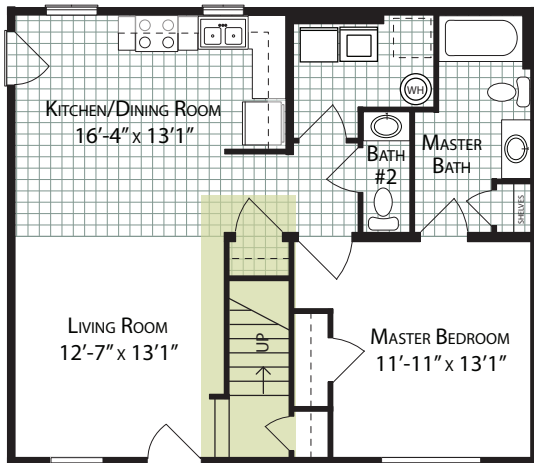

## Cape Cod

Total Square Feet

**1,406**

(884 first floor, 522 second floor)

Bedrooms

**3** (with suggested second floor)

Baths

**2.5** (with suggested second floor)

Footprint

**28' x 32'**

First Floor

Suggested Second Floor

(All work performed on-site by others)

Basement Option

For more plans and options visit

[www.allamericanhomes.com](http://www.allamericanhomes.com)