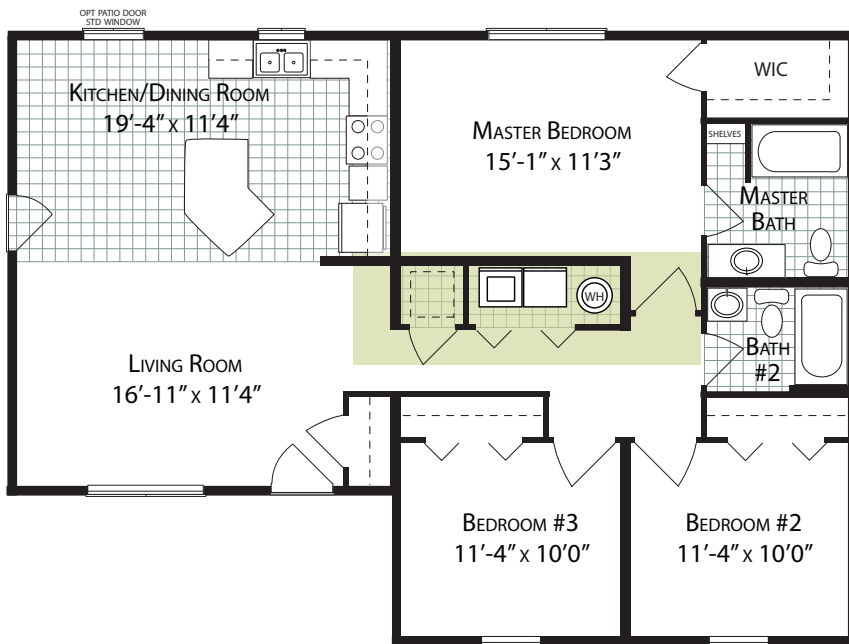

Simple Living™ Collection

Renderings depict optional features.

Style
Ranch

Total Square Feet
1,257

Bedrooms
3

Baths
2

Footprint
32' x 44'

Basement Option