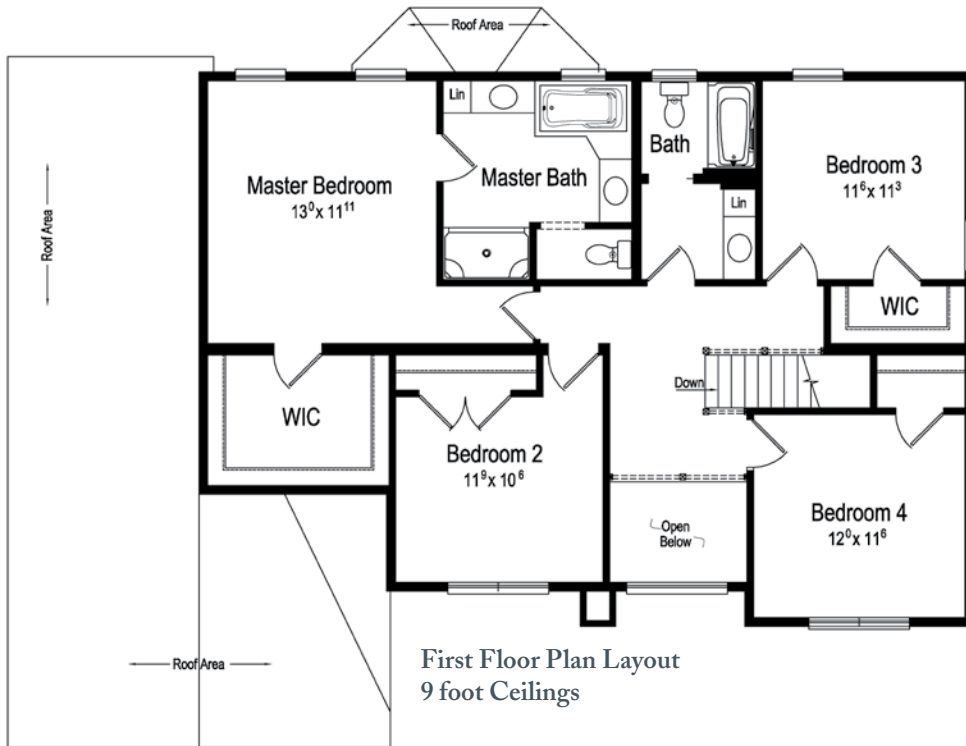

PLAN: GRACIN

1st Floor = 1367

2nd Floor = 1267

Total = 2634 S.F.

Excel Homes, LLC.
excelhomes.com

excel
HOMES

See what Excel can do.