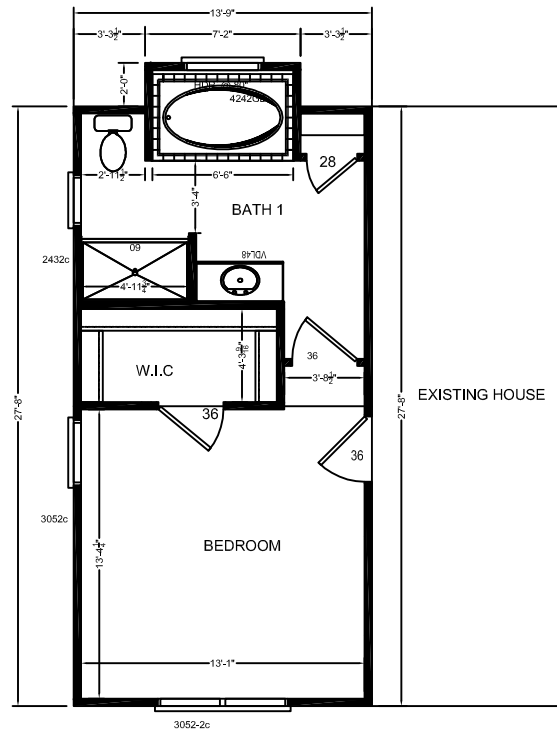

Burled Elliptical Vanity—VAN026, 30"x20"x35"
26"x26" Walnut Elliptical Mirror—MIR025

*includes marble top, undermount porcelain sink
and widespread faucet

Antique Cottage Vanity—VAN028, 30"x22"x34"
26"x36" Cottage Mirror—MIR028

Furniture Style Vanities

Walnut Cottage Vanity—VAN029, 30"x22"x34"
26"x36" Cottage Mirror—MIR029

*includes marble top, undermount porcelain sink
and widespread faucet

Square two drawer vanity-VAN036
24"x28" mirror-MIR036

HandCrafted Homes
A BETTER WAY TO BUILD

Creative Spaces

Room additions to fit an expansion need for homeowners

CREATIVE SPACES

ENTERTAINMENT ROOM SUITE

OPTIONAL FRONT ELEVATION

REAR ELEVATION

LEFT ELEVATION

FRONT ELEVATION

CREATIVE SPACES

FIRST FLOOR MASTER SUITE

OPTIONAL FRONT ELEVATION

REAR ELEVATION

LEFT ELEVATION

FRONT ELEVATION

CREATIVE SPACES