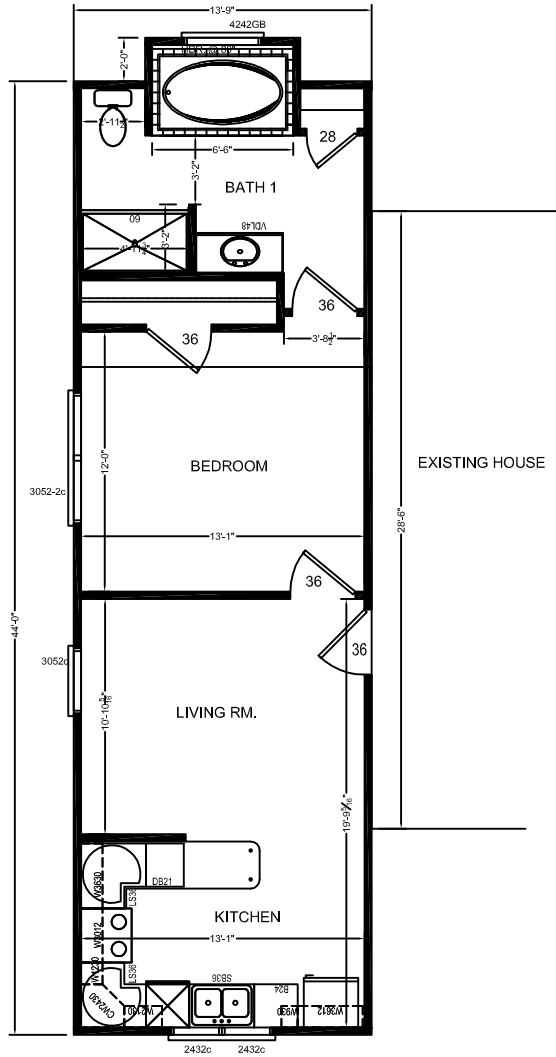

LEFT ELEVATION