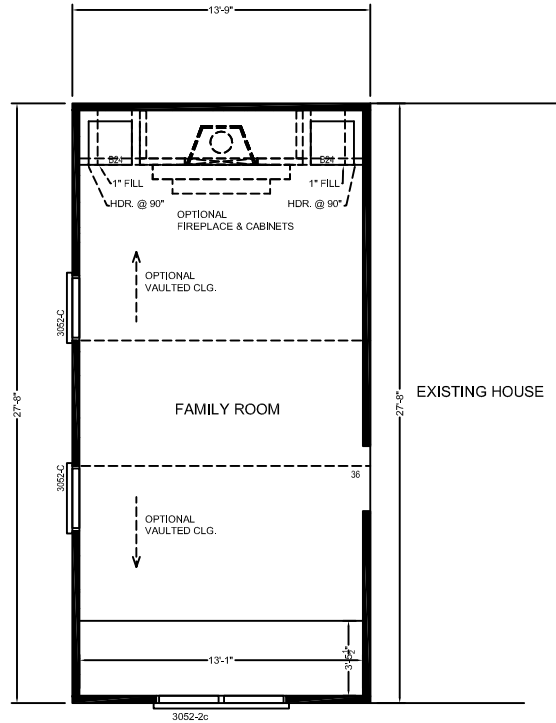

Burled Elliptical Vanity—VAN026, 30"x20"x35"
26"x26" Walnut Elliptical Mirror—MIR025

*includes marble top, undermount porcelain sink
and widespread faucet

Antique Cottage Vanity—VAN028, 30"x22"x34"
26"x36" Cottage Mirror—MIR028

Furniture Style Vanities

Walnut Cottage Vanity—VAN029, 30"x22"x34"
26"x36" Cottage Mirror—MIR029

*includes marble top, undermount porcelain sink
and widespread faucet

Square two drawer vanity-VAN036
24"x28" mirror-MIR036

HandCrafted Homes
A BETTER WAY TO BUILD

Creative Spaces

Room additions to fit an expansion need for homeowners

CREATIVE SPACES

ENTERTAINMENT ROOM SUITE

OPTIONAL FRONT ELEVATION

REAR ELEVATION

LEFT ELEVATION

FRONT ELEVATION

CREATIVE SPACES

FIRST FLOOR MASTER SUITE

OPTIONAL FRONT ELEVATION

REAR ELEVATION

LEFT ELEVATION

FRONT ELEVATION

CREATIVE SPACES