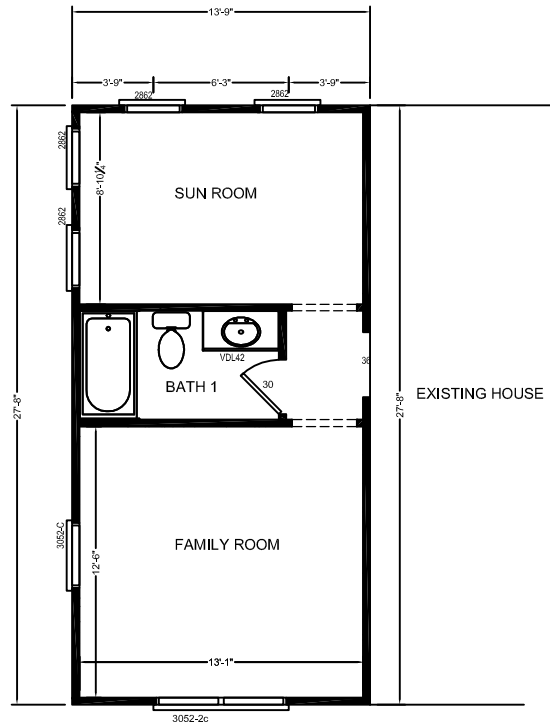

HandCrafted Homes

A BETTER WAY TO BUILD

Furniture Style Vanities

Anitque White Elliptical Vanity—VAN014,
30"x20"x35"

26"x26" Anitque White Elliptical Mirror—
MIR014

*includes marble top, undermount porcelain sink
and widespread faucet

Burled Elliptical Vanity—VAN026, 30"x20"x35"
26"x26" Walnut Elliptical Mirror—MIR025

*includes marble top, undermount porcelain sink
and widespread faucet

Antique Cottage Vanity—VAN028, 30"x22"x34"
26"x36" Cottage Mirror—MIR028

Furniture Style Vanities

Walnut Cottage Vanity—VAN029, 30"x22"x34"
26"x36" Cottage Mirror—MIR029

*includes marble top, undermount porcelain sink
and widespread faucet

Square two drawer vanity-VAN036
24"x28" mirror-MIR036

EXTENDED STAY

REAR ELEVATION

LEFT ELEVATION

FRONT ELEVATION

CREATIVE SPACES

DESIGNERS CHOICE

OPTIONAL FRONT ELEVATION

REAR ELEVATION